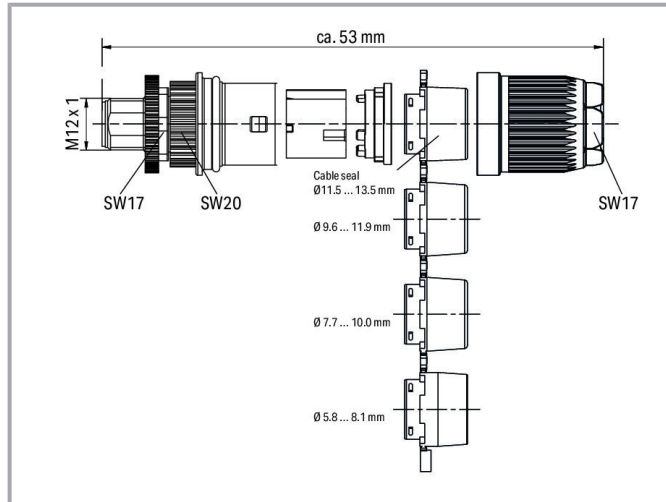

Data sheet | Item number: 756-9701/050-000

Fitted pluggable connector; 5-pole; M12 plug, straight; IDC technology

[www.wago.com/756-9701\\_050-000](http://www.wago.com/756-9701_050-000)

Subject to changes. Please also observe the further product documentation!

### Technical data

Connection type	M12 plug
Pole No.	5
Cable connection direction to mating direction	0°
Connector interface coding (cable/adapter) 1 1	L-coded
Rated surge voltage	1.5 kV
Contact resistance	10 mΩ
Insulation resistance	1000 MΩ

### Connection data

Connection type (1)	Pin penetration technology
Solid conductor	0.75 ... 1.5 mm <sup>2</sup> / 18 ... 16 AWG